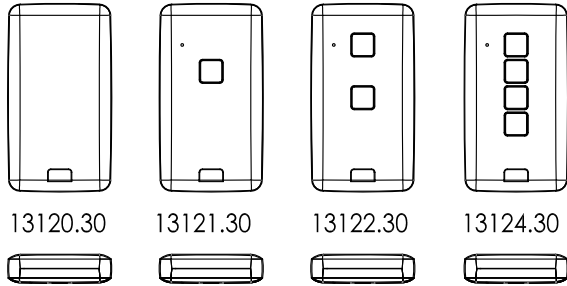

Proprietary and Confidential	TEKO S.p.A. Via dell'Industria 5 - S.Lazzaro di Savena - BO - IT			
	Subject to technical modification without prior notice. Tipographical and others errors do not justify any claim for damages. All dimensions should be verified using an actual moulded part.			
	Part Number:	Date:	Sheet:	First angle prj.
	REMO-TEK	07/11/2014	1 of 2	
This document contains proprietary information of TEK S.p.a. and is rendered subject to the conditions that the information be retained in confidence not be reproduced or copied and not be used or incorporated in any product			Size:	Scale:
			A4	1:1

Light gray plastic side bumper

Polished chrome side bumper

Proprietary and Confidential	TEKO S.p.A. Via dell'Industria 5 - S.Lazzaro di Savena - BO - IT			
	Subject to technical modification without prior notice. Tipographical and others errors do not justify any claim for damages. All dimensions should be verified using an actual moulded part.			
	Part Number:	Date:	Sheet:	First angle prj.
	REMO-TEK	07/11/2014	2 of 2	
This document contains proprietary information of TEK S.p.a. and is rendered subject to the conditions that the information be retained in confidence not be reproduced or copied and not be used or incorporated in any product			Size:	Scale:
			A4	1:1