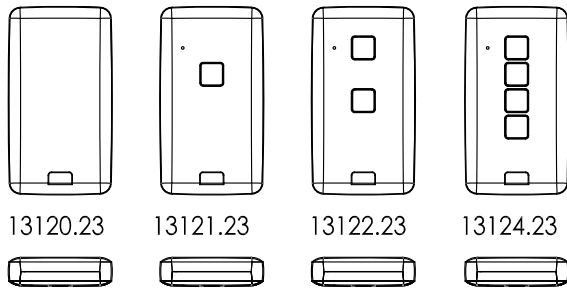

Proprietary and Confidential	TEKO S.p.A. Via dell'Industria 5 - S.Lazzaro di Savena - BO - IT			
	Subject to technical modification without prior notice. Tipographical and others errors do not justify any claim for damages. All dimensions should be verified using an actual moulded part.			
	Part Number:	Date:	Sheet:	First angle prj.
	REMO-TEK	07/11/2014	1 of 2	
This document contains proprietary information of TEK S.p.a. and is rendered subject to the conditions that the information be retained in confidence not be reproduced or copied and not be used or incorporated in any product			Size:	Scale:
			A4	1:1

Light gray plastic side bumper

Polished chrome side bumper

Proprietary and Confidential	TEKO S.p.A. Via dell'Industria 5 - S.Lazzaro di Savena - BO - IT			
	Subject to technical modification without prior notice. Tipographical and others errors do not justify any claim for damages. All dimensions should be verified using an actual moulded part.			
	Part Number:	Date:	Sheet:	First angle prj.
	REMO-TEK	07/11/2014	2 of 2	
This document contains proprietary information of TEK S.p.a. and is rendered subject to the conditions that the information be retained in confidence not be reproduced or copied and not be used or incorporated in any product			Size:	Scale:
			A4	1:1