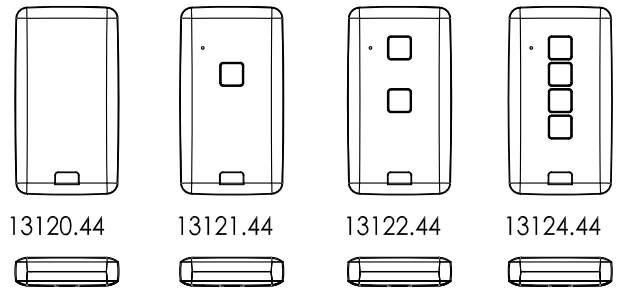

Proprietary and Confidential	TEKO S.p.A. Via dell'Industria 5 - S.Lazzaro di Savena - BO - IT			
	Subject to technical modification without prior notice. Tipographical and others errors do not justify any claim for damages. All dimensions should be verified using an actual moulded part.			
	Part Number:	Date:	Sheet:	First angle prj.
	REMO-TEK	07/11/2014	1 of 2	
This document contains proprietary information of TEK S.p.a. and is rendered subject to the conditions that the information be retained in confidence not be reproduced or copied and not be used or incorporated in any product			Size:	Scale:
			A4	1:1

Light gray plastic side bumper

Polished chrome side bumper

Proprietary and Confidential	TEKO S.p.A. Via dell'Industria 5 - S.Lazzaro di Savena - BO - IT			
	Subject to technical modification without prior notice. Tipographical and others errors do not justify any claim for damages. All dimensions should be verified using an actual moulded part.			
	Part Number:	Date:	Sheet:	First angle prj.
	REMO-TEK	07/11/2014	2 of 2	
This document contains proprietary information of TEK S.p.a. and is rendered subject to the conditions that the information be retained in confidence not be reproduced or copied and not be used or incorporated in any product			Size:	Scale:
			A4	1:1