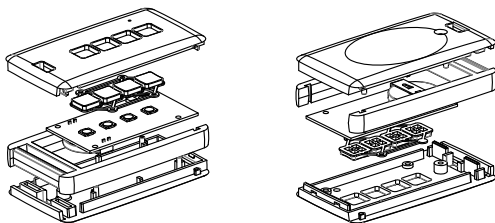

Proprietary and Confidential	TEKO S.p.A. Via dell'Industria 5 - S.Lazzaro di Savena - BO - IT			
	Subject to technical modification without prior notice. Tipographical and others errors do not justify any claim for damages. All dimensions should be verified using an actual moulded part.			
	Part Number:	Date:	Sheet:	First angle prj.
	REMO-TEK	07/11/2014	1 of 2	
This document contains proprietary information of TEK S.p.a. and is rendered subject to the conditions that the information be retained in confidence not be reproduced or copied and not be used or incorporated in any product			Size:	Scale:
			A4	1:1

Light gray plastic side bumper

Polished chrome side bumper

Proprietary and Confidential	TEKO S.p.A. Via dell'Industria 5 - S.Lazzaro di Savena - BO - IT			
	Subject to technical modification without prior notice. Tipographical and others errors do not justify any claim for damages. All dimensions should be verified using an actual moulded part.			
	Part Number:	Date:	Sheet:	First angle prj.
	REMO-TEK	07/11/2014	2 of 2	
This document contains proprietary information of TEK S.p.a. and is rendered subject to the conditions that the information be retained in confidence not be reproduced or copied and not be used or incorporated in any product			Size:	Scale:
			A4	1:1