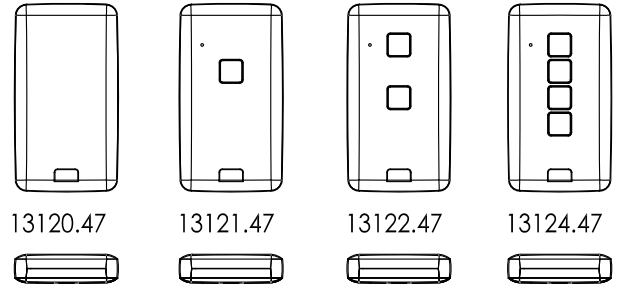

Proprietary and Confidential	TEKO S.p.A. Via dell'Industria 5 - S.Lazzaro di Savena - BO - IT			
	Subject to technical modification without prior notice. Tipographical and others errors do not justify any claim for damages. All dimensions should be verified using an actual moulded part.			
	Part Number:	Date:	Sheet:	First angle prj.
	REMO-TEK	07/11/2014	1 of 2	
This document contains proprietary information of TEK S.p.a. and is rendered subject to the conditions that the information be retained in confidence not be reproduced or copied and not be used or incorporated in any product			Size:	Scale:
			A4	1:1

Light gray plastic side bumper

Polished chrome side bumper

Proprietary and Confidential	TEKO S.p.A. Via dell'Industria 5 - S.Lazzaro di Savena - BO - IT			
	Subject to technical modification without prior notice. Tipographical and others errors do not justify any claim for damages. All dimensions should be verified using an actual moulded part.			
	Part Number:	Date:	Sheet:	First angle prj.
	REMO-TEK	07/11/2014	2 of 2	
This document contains proprietary information of TEK S.p.a. and is rendered subject to the conditions that the information be retained in confidence not be reproduced or copied and not be used or incorporated in any product			Size:	Scale:
			A4	1:1